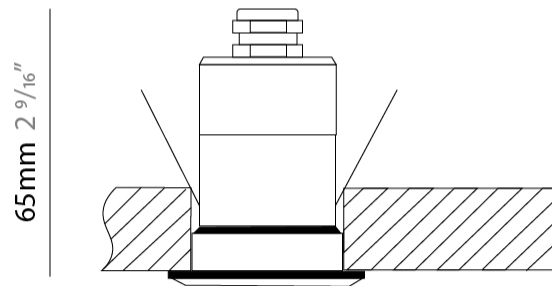

1. To build a product code in our configurator select the specify button on the base model # product page
2. To build a manual product code on this datasheet choose from the options listed below in blue font and add the suffix to the base model #

GENERAL

Series: Nano
Subseries: Nano Round
Brand: Platek
Division: Exterior
Mounting Type: Recessed
Mounting Location: Ceiling
Subcategory: Downlight

PHYSICAL

Shape: Round
Diameter (mm): 45
Diameter (in): 1 3/4
Height (mm): 65
Height (in): 2 9/16
Ceiling Thickness (mm): 10 - 20
Ceiling Thickness (in): 3/8 - 13/16
Light Distribution: Downlight
Diffuser: Clear tempered glass
Fixture Finish: SST
Fixture Material: Stainless Steel AISI 316L
Cut-out Measurements: 37mm / 1 7/16" diameter

ELECTRICAL

Lamp Type: LED
Total Output Wattage (W): 2
Dimming: Non-Dimming / Phase Dimming (120Vac only) / 0-10V Dimming
Driver Included: No
Driver Location: Remote
Driver Type: Constant Current - 120 / 277Vac
Driver Class: Class 2
Input Voltage (V): 120 - 277
Constant Current (MA): 700

LED

Number of LEDs: 1
Color Temperature (°K): 2700 / 3000 / 4000
Max. Delivered Lumen (lm): 155 - 175 / 160 - 180
Nominal Lumen (lm): 250 / 260
CRI: >80 CRI
Lamp Life (hrs): 60000

OPTICAL

Optic°: 14 / 26 / 33

RATINGS AND CERTIFICATIONS

Certified By: Certified for North American Standards
IP rating: IP68
IK Rating: IK07
Bug Rating: B0 U0 G0
Marine Grade: Stainless Steel AISI 316L

65mm 2 9/16"

Ø45mm 1 3/4"